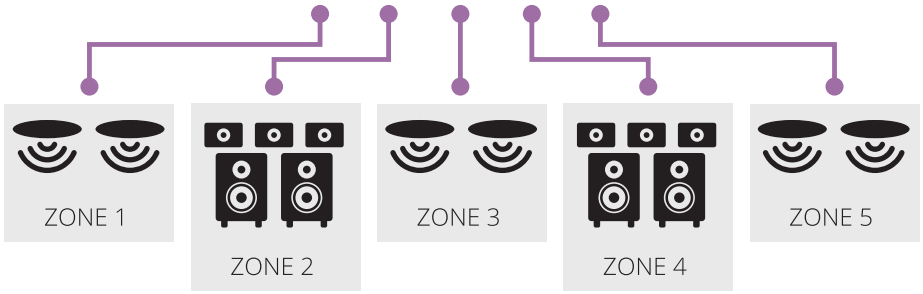

AUDIO INPUTS

neo:X Audio & Video Matrix

CONTROL VIA
TCP/IP & SERIAL

CONTROL SYSTEM

PROAMP8 MULTICHANNEL
POWER AMP

LEGEND

- INFRARED
- HDBaseT
- HDMI
- SERIAL
- ETHERNET
- AUDIO