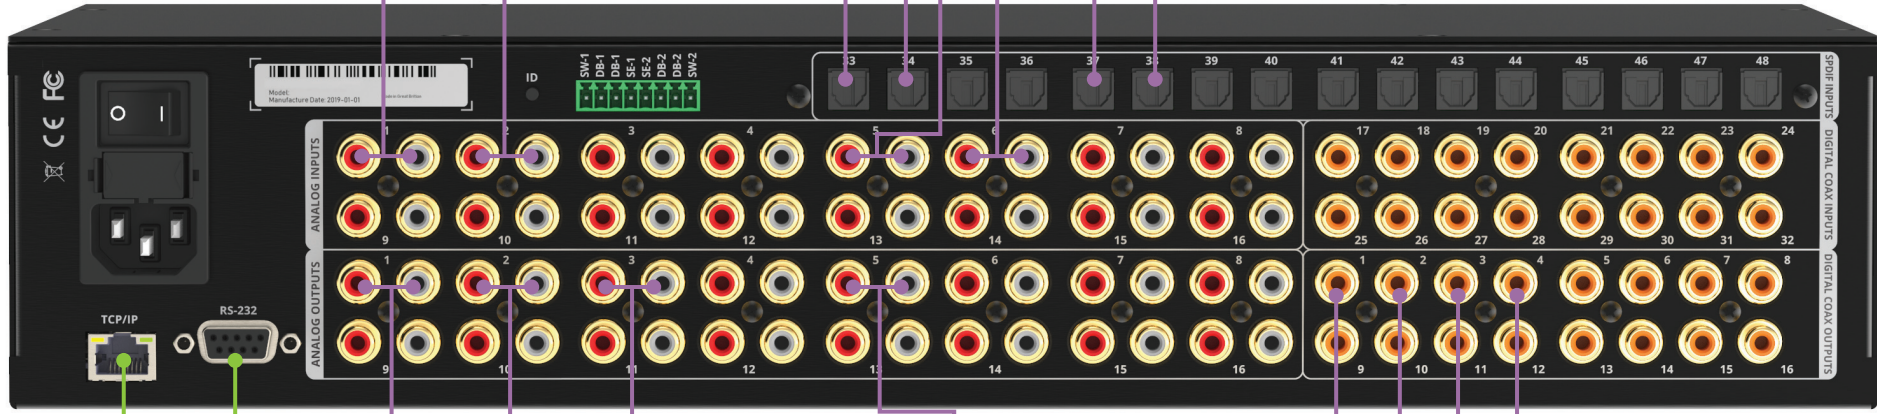

AUDIO INPUTS

neo:X Audio & Video Matrix

CONTROL VIA
TCP/IP & SERIAL

CONTROL SYSTEM

PROAMP8 MULTICHANNEL
POWER AMP

LEGEND

- INFRARED
- HDBaseT
- HDMI
- SERIAL
- ETHERNET
- AUDIO