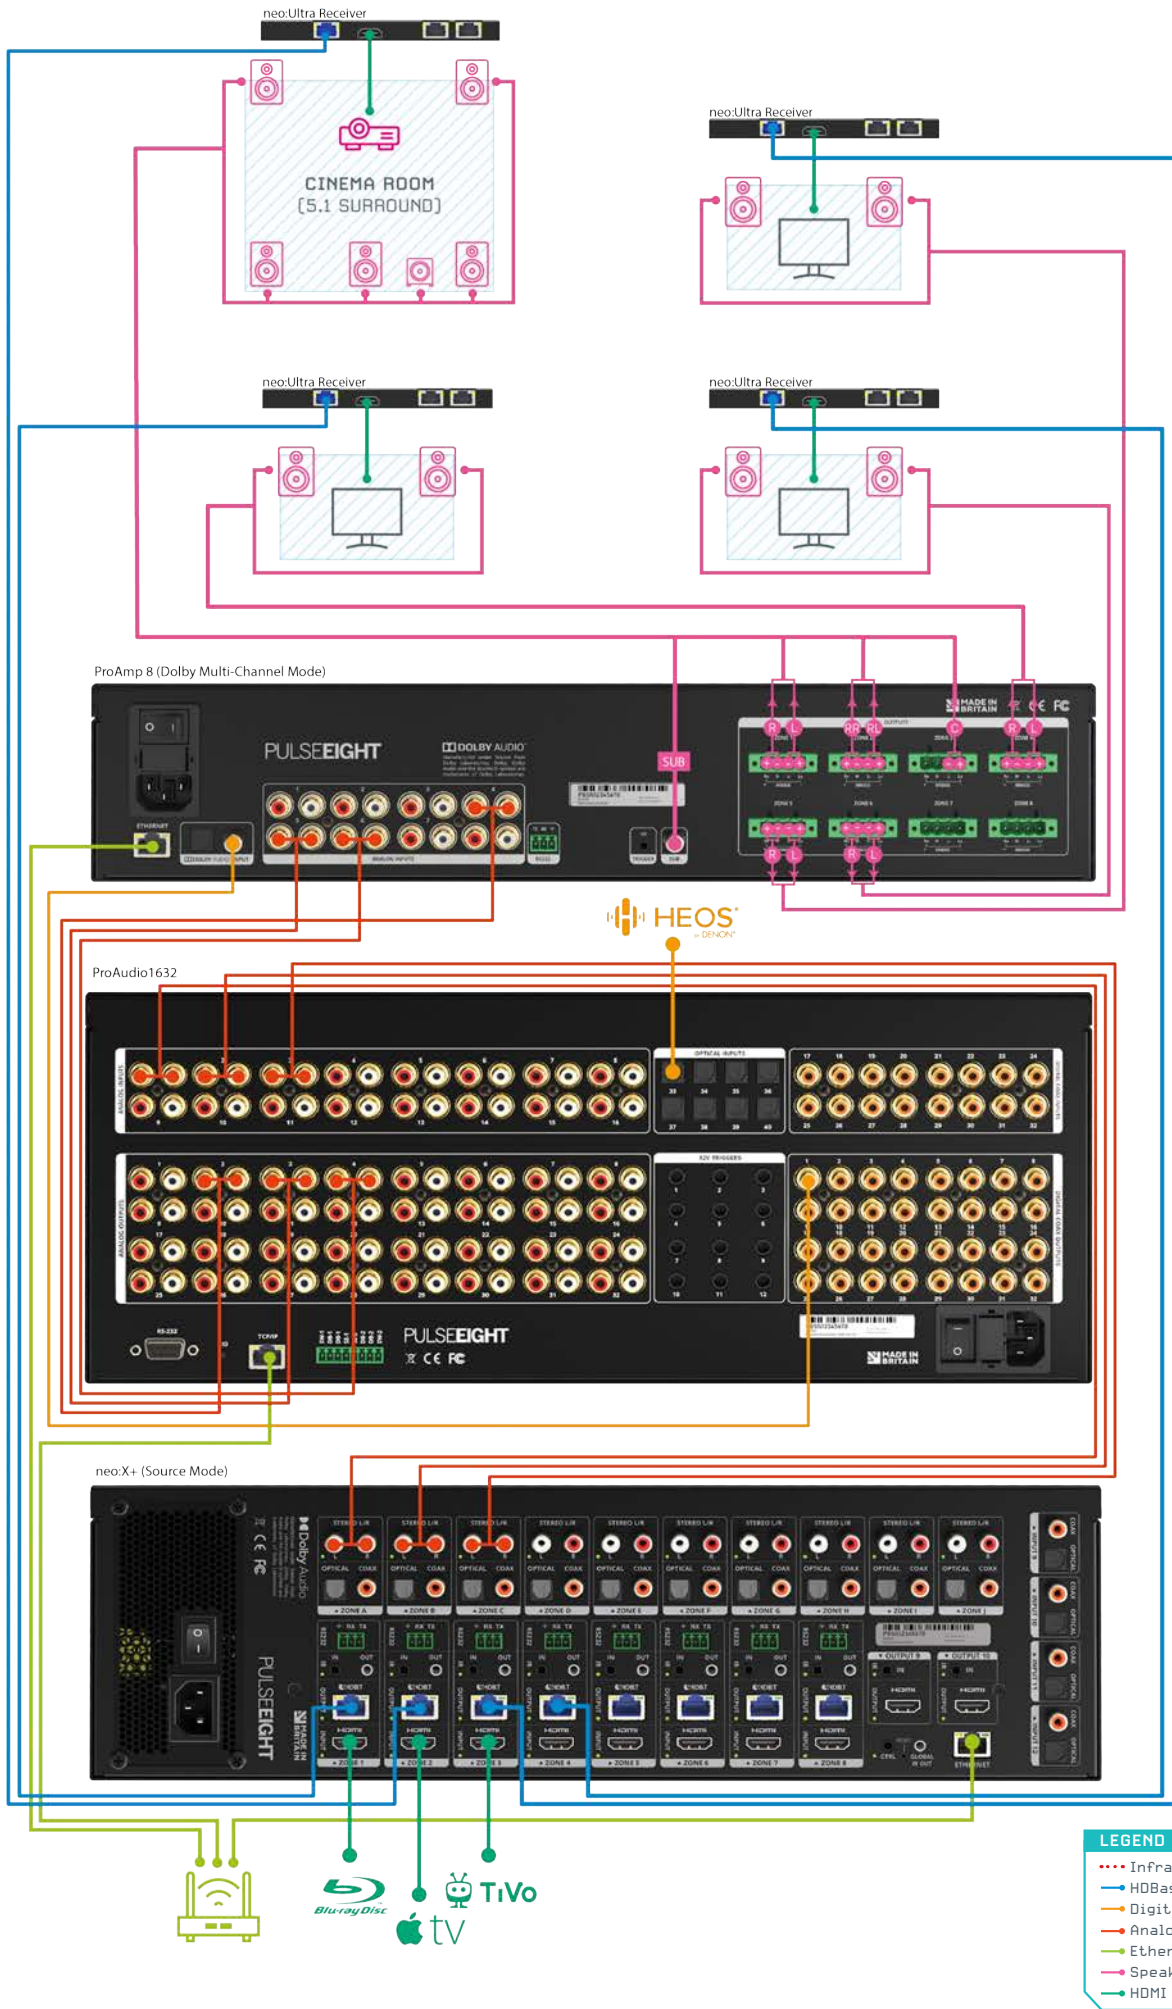

# CONCEPT WIRING DIAGRAM: ProAudio1632

- LEGEND**
- Infrared
  - HDBaseT
  - Digital Audio
  - Analogue Audio
  - Ethernet
  - Speaker
  - HDMI