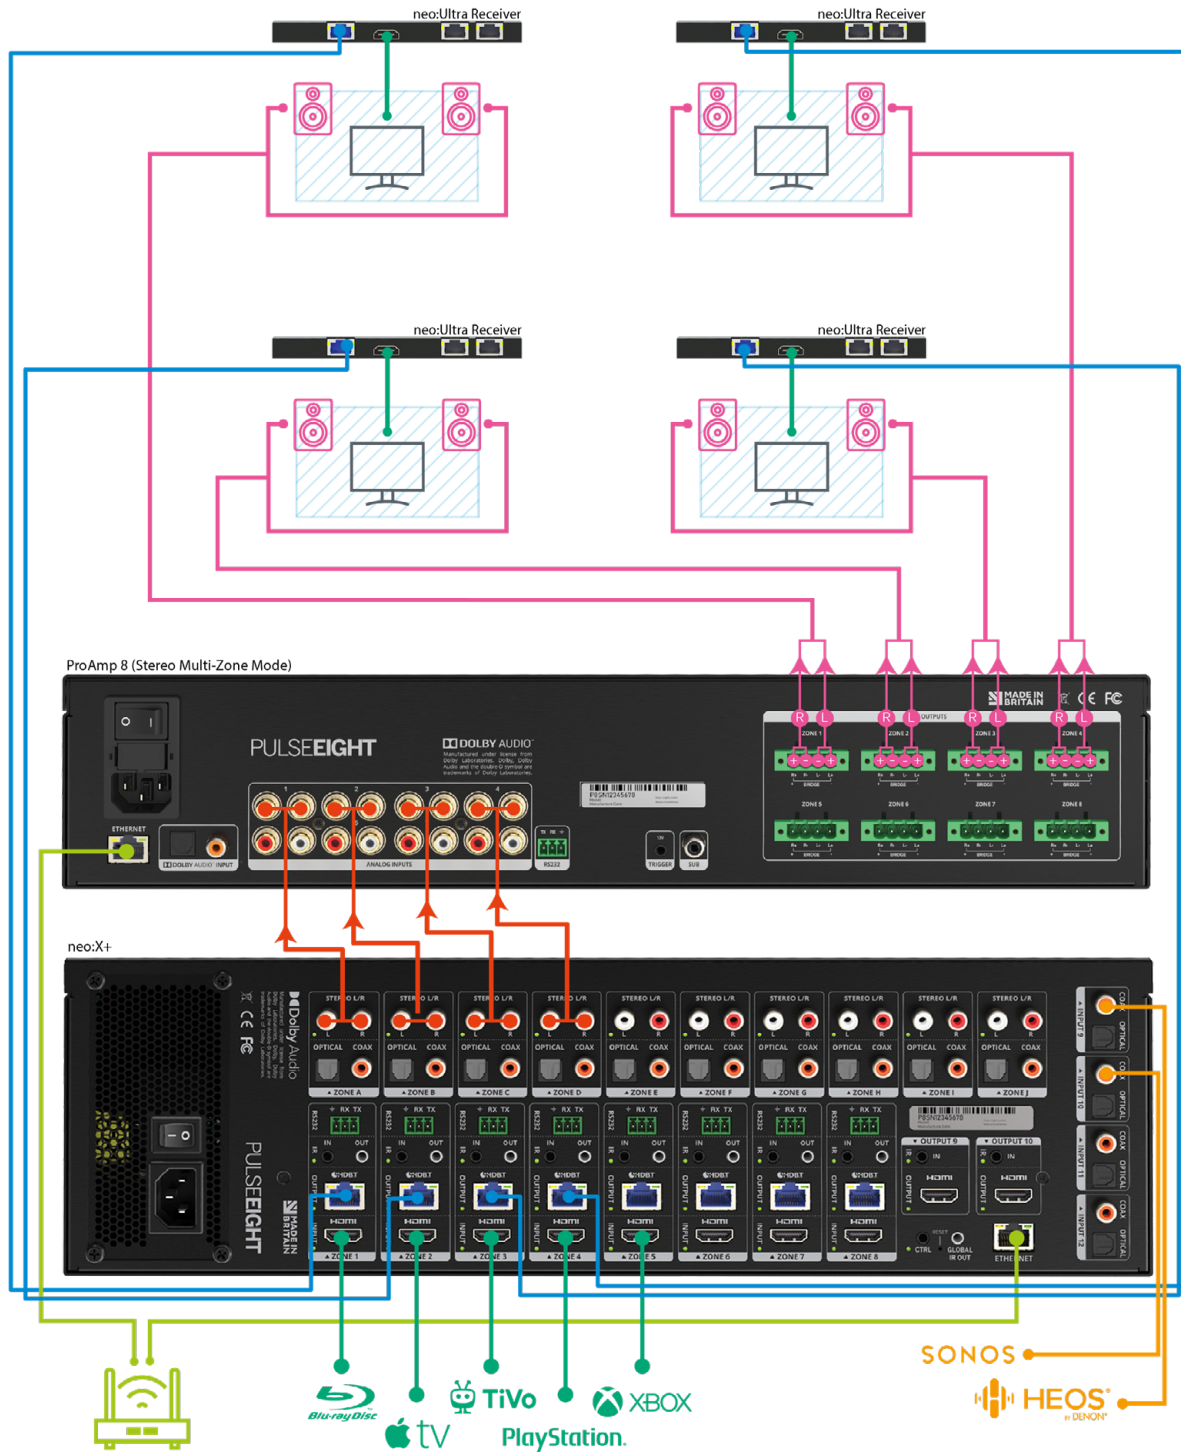

# CONCEPT WIRING DIAGRAM: neo:X+ (Sink Mode)